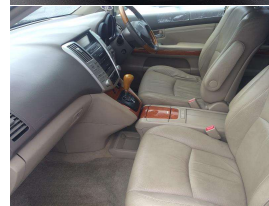

2003 Lexus Rx330 3.3P RV WAGON5 5A

VEHICLE INFORMATION

Cash Price

Includes GST,
Registration &
Licensing

\$13,999

Finance may be
available on this
vehicle.
Ask one of our
friendly staff for
more information.

Gain peace of mind
with Mechanical
Breakdown Insurance.
Ask us how.

Body

5 door, SUV

Odometer

181,961 km

Engine

3311 cc

Fuel Type

BPF827

Ext Colour

Savannah Gold

History

NZ New, 7 owners

Seats

5 seats, Leather

Interior

tan, Leather

Audio

CD Player

Stock ID

8227

Exterior Features

- » Central Locking
- » Roof Rails
- » Tow Bar

Interior Features