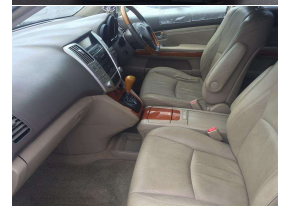

2003 Lexus Rx330 3.3P RV WAGON5 5A